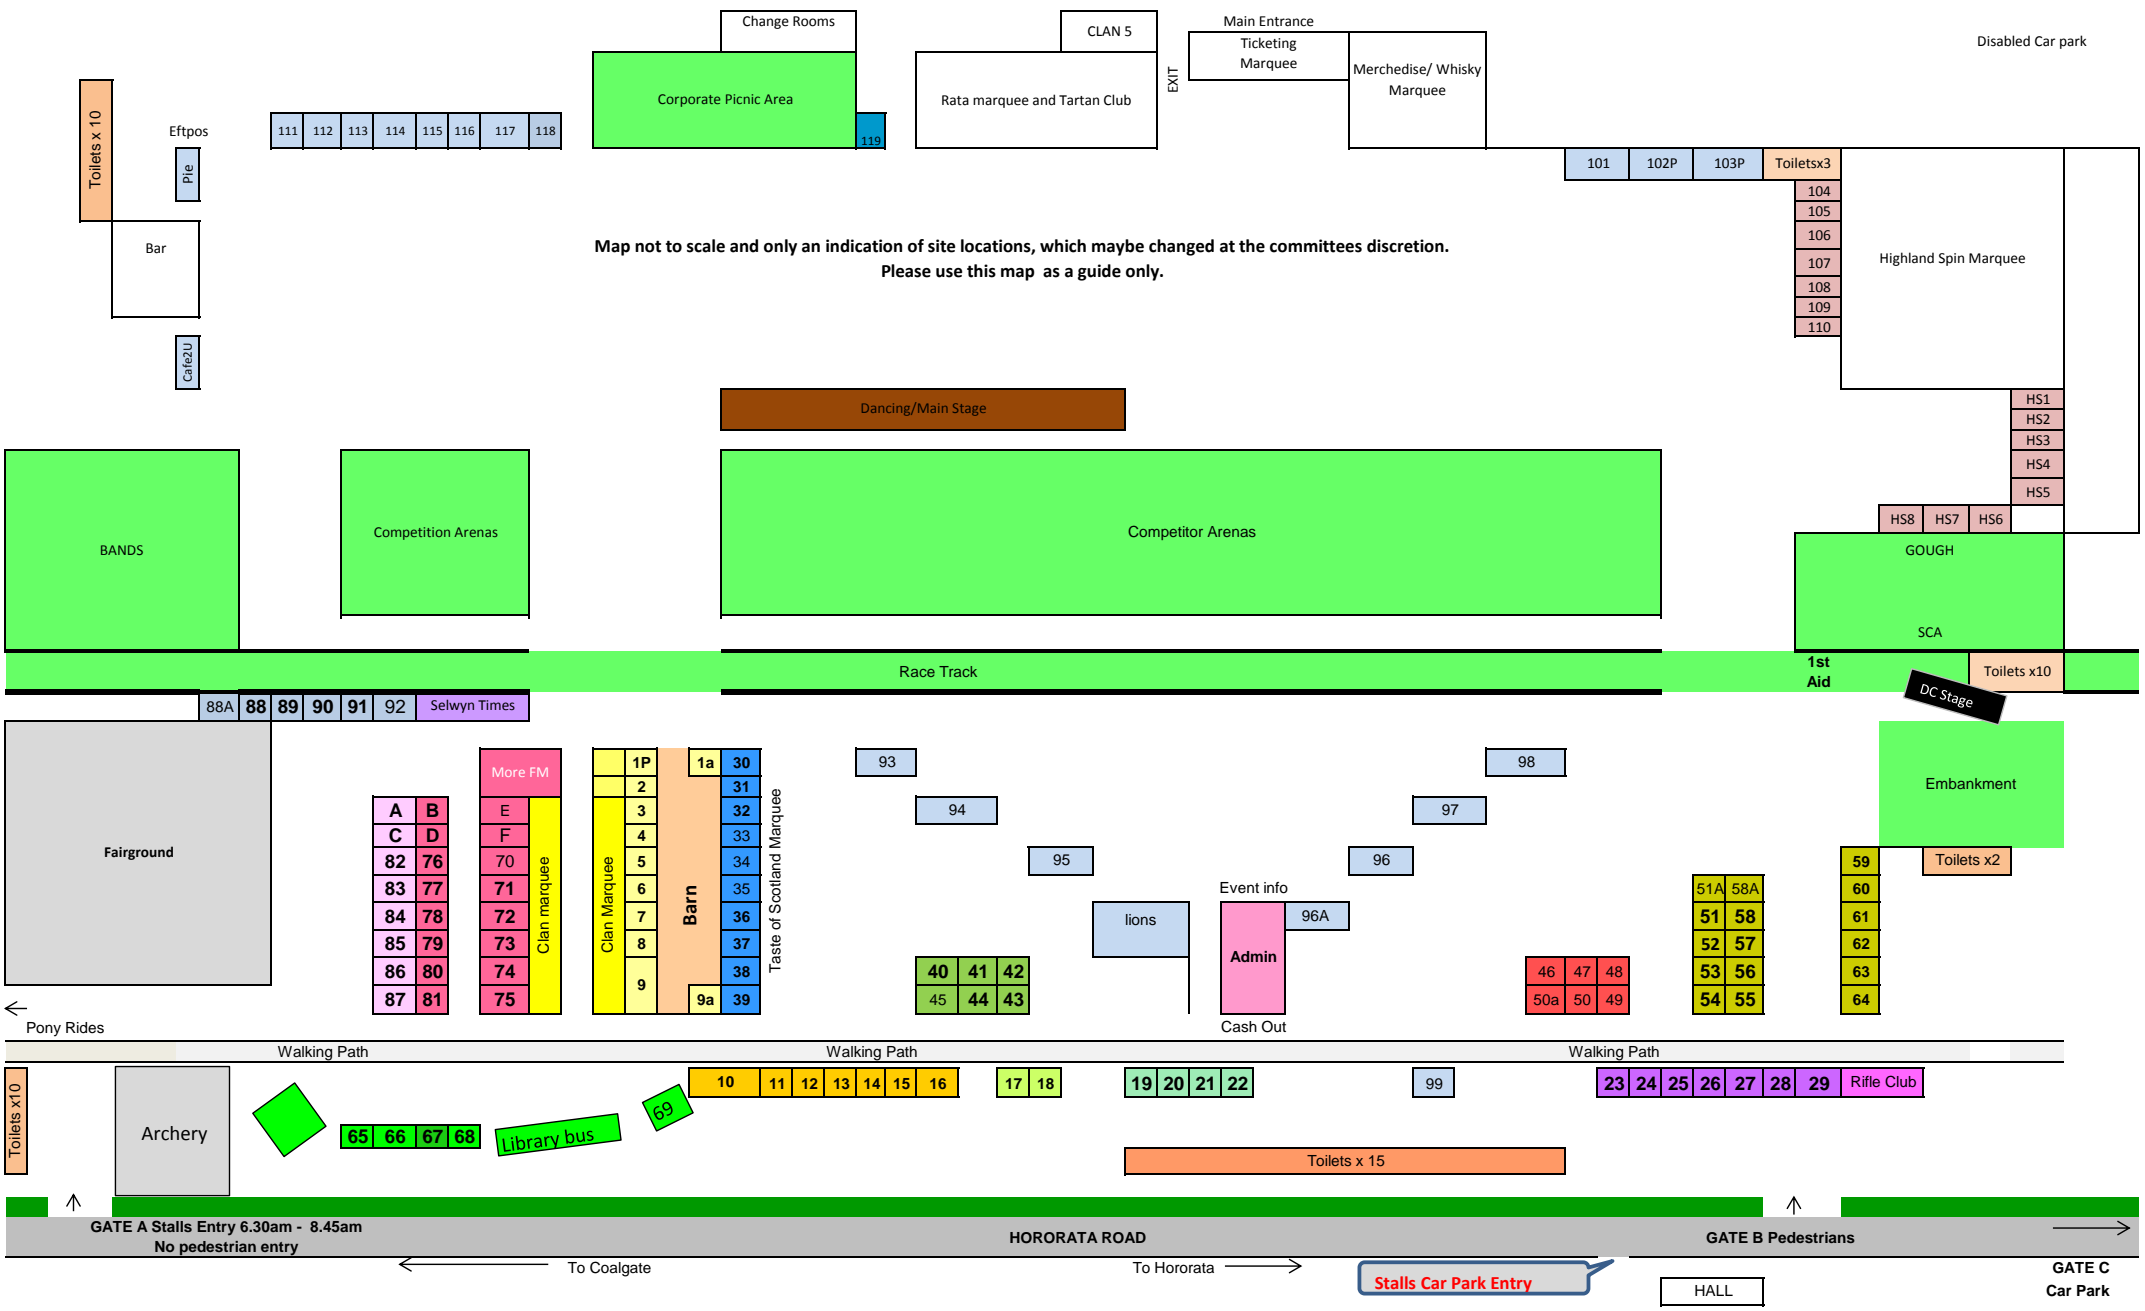

Map not to scale and only an indication of site locations, which maybe changed at the committees discretion.
Please use this map as a guide only.

Toilets x 10

Eftpos

Pie

Bar

Cafe2U

111 112 113 114 115 116 117 118

Change Rooms

CLAN 5

Main Entrance

Ticketing Marquee

Merchandise/ Whisky Marquee

Disabled Car park

101 102P 103P

Toiletsx3

104
105
106
107
108
109
110

Highland Spin Marquee

HS1
HS2
HS3
HS4
HS5

HS8 HS7 HS6

GOUGH

SCA

1st Aid

Toilets x10